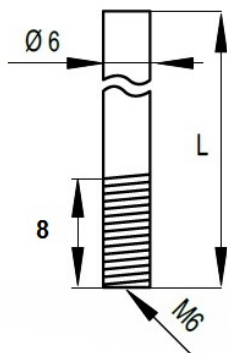

PRODUCT SHEET

Description:

Locking Bar $\varnothing 6 \times 1000 \text{ mm}$, Steel NPL, F/Pasquil Lock 7080

Item number:

14.05.670-0

Units	Box	Carton	HS Code	Barcode
Pcs.	2	60	8301600090	 5704866043830

14.05.670 1000 mm Nickel Plated
 # 14.05.671 1200 mm Nickel Plated
 # 14.05.675 2000 mm Nickel Plated